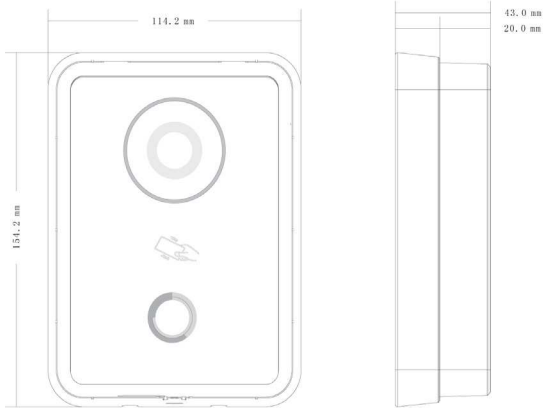

### Interface

Door Control	1
Alarm In	2(1ch unlock button, 1ch feedback)
Tamper Switch	1

### General

Ingress Protection	IP65
Installation	Surface
Material	Tempered Glass
Power	DC 24V
Power Consumption	Standby ≤1W, Work ≤4W

Working Temperature	-30°C~+60°C
Relative Humidity	10%~90%RH
Dimensions	114.2mm×154.2mm×43.0mm
Weight	0.5Kg

Dimensions

View Area

Application