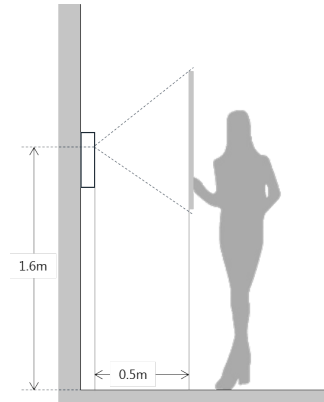

### General

Ingress Protection	IP65
Installation	Surface
Material	Tempered Glass
Power	DC 24V
Power Consumption	Standby ≤1W, Work ≤4W

Working Temperature	-30°C~+60°C
Relative Humidity	10%~90%RH
Dimensions	114.2mm×154.2mm×43.0mm
Weight	0.5Kg

Dimensions

View Area

Application